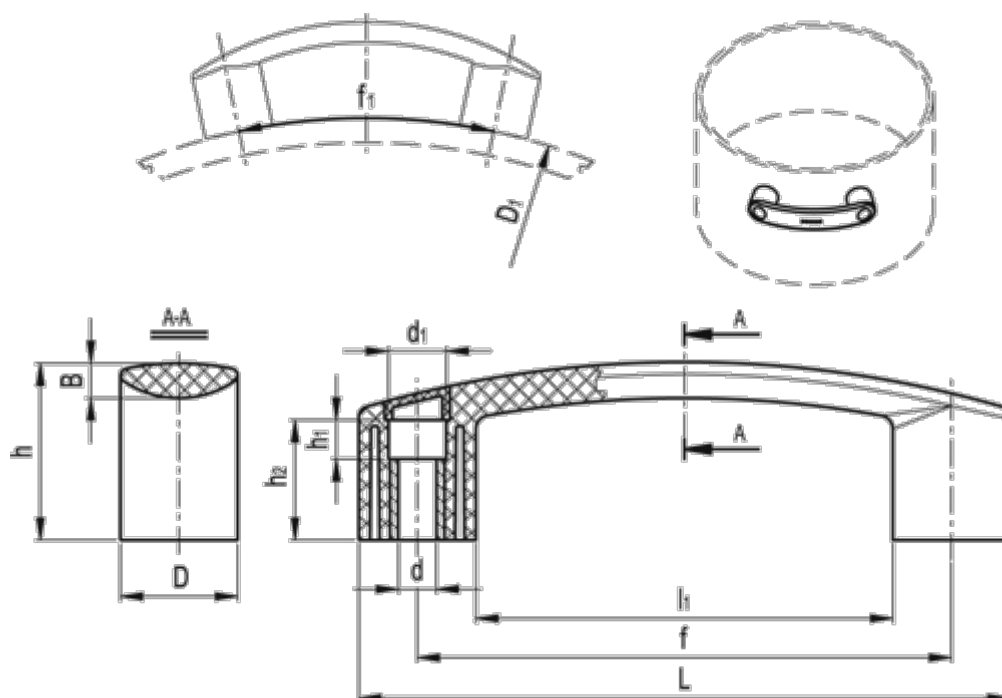

Data Sheet

Article number: 23042603614

Description: E+G Flexible bridge handle
EBP.180-8-FLX-C4 Yellow

Measures

B = 9.5	L = 178
d = 8.5	l1 = 122
D = 28	Weight (g) = 67
d1 = 13.5	
f = 150	
h = 45	
h1 = 14.0	
h2 = 32.0	